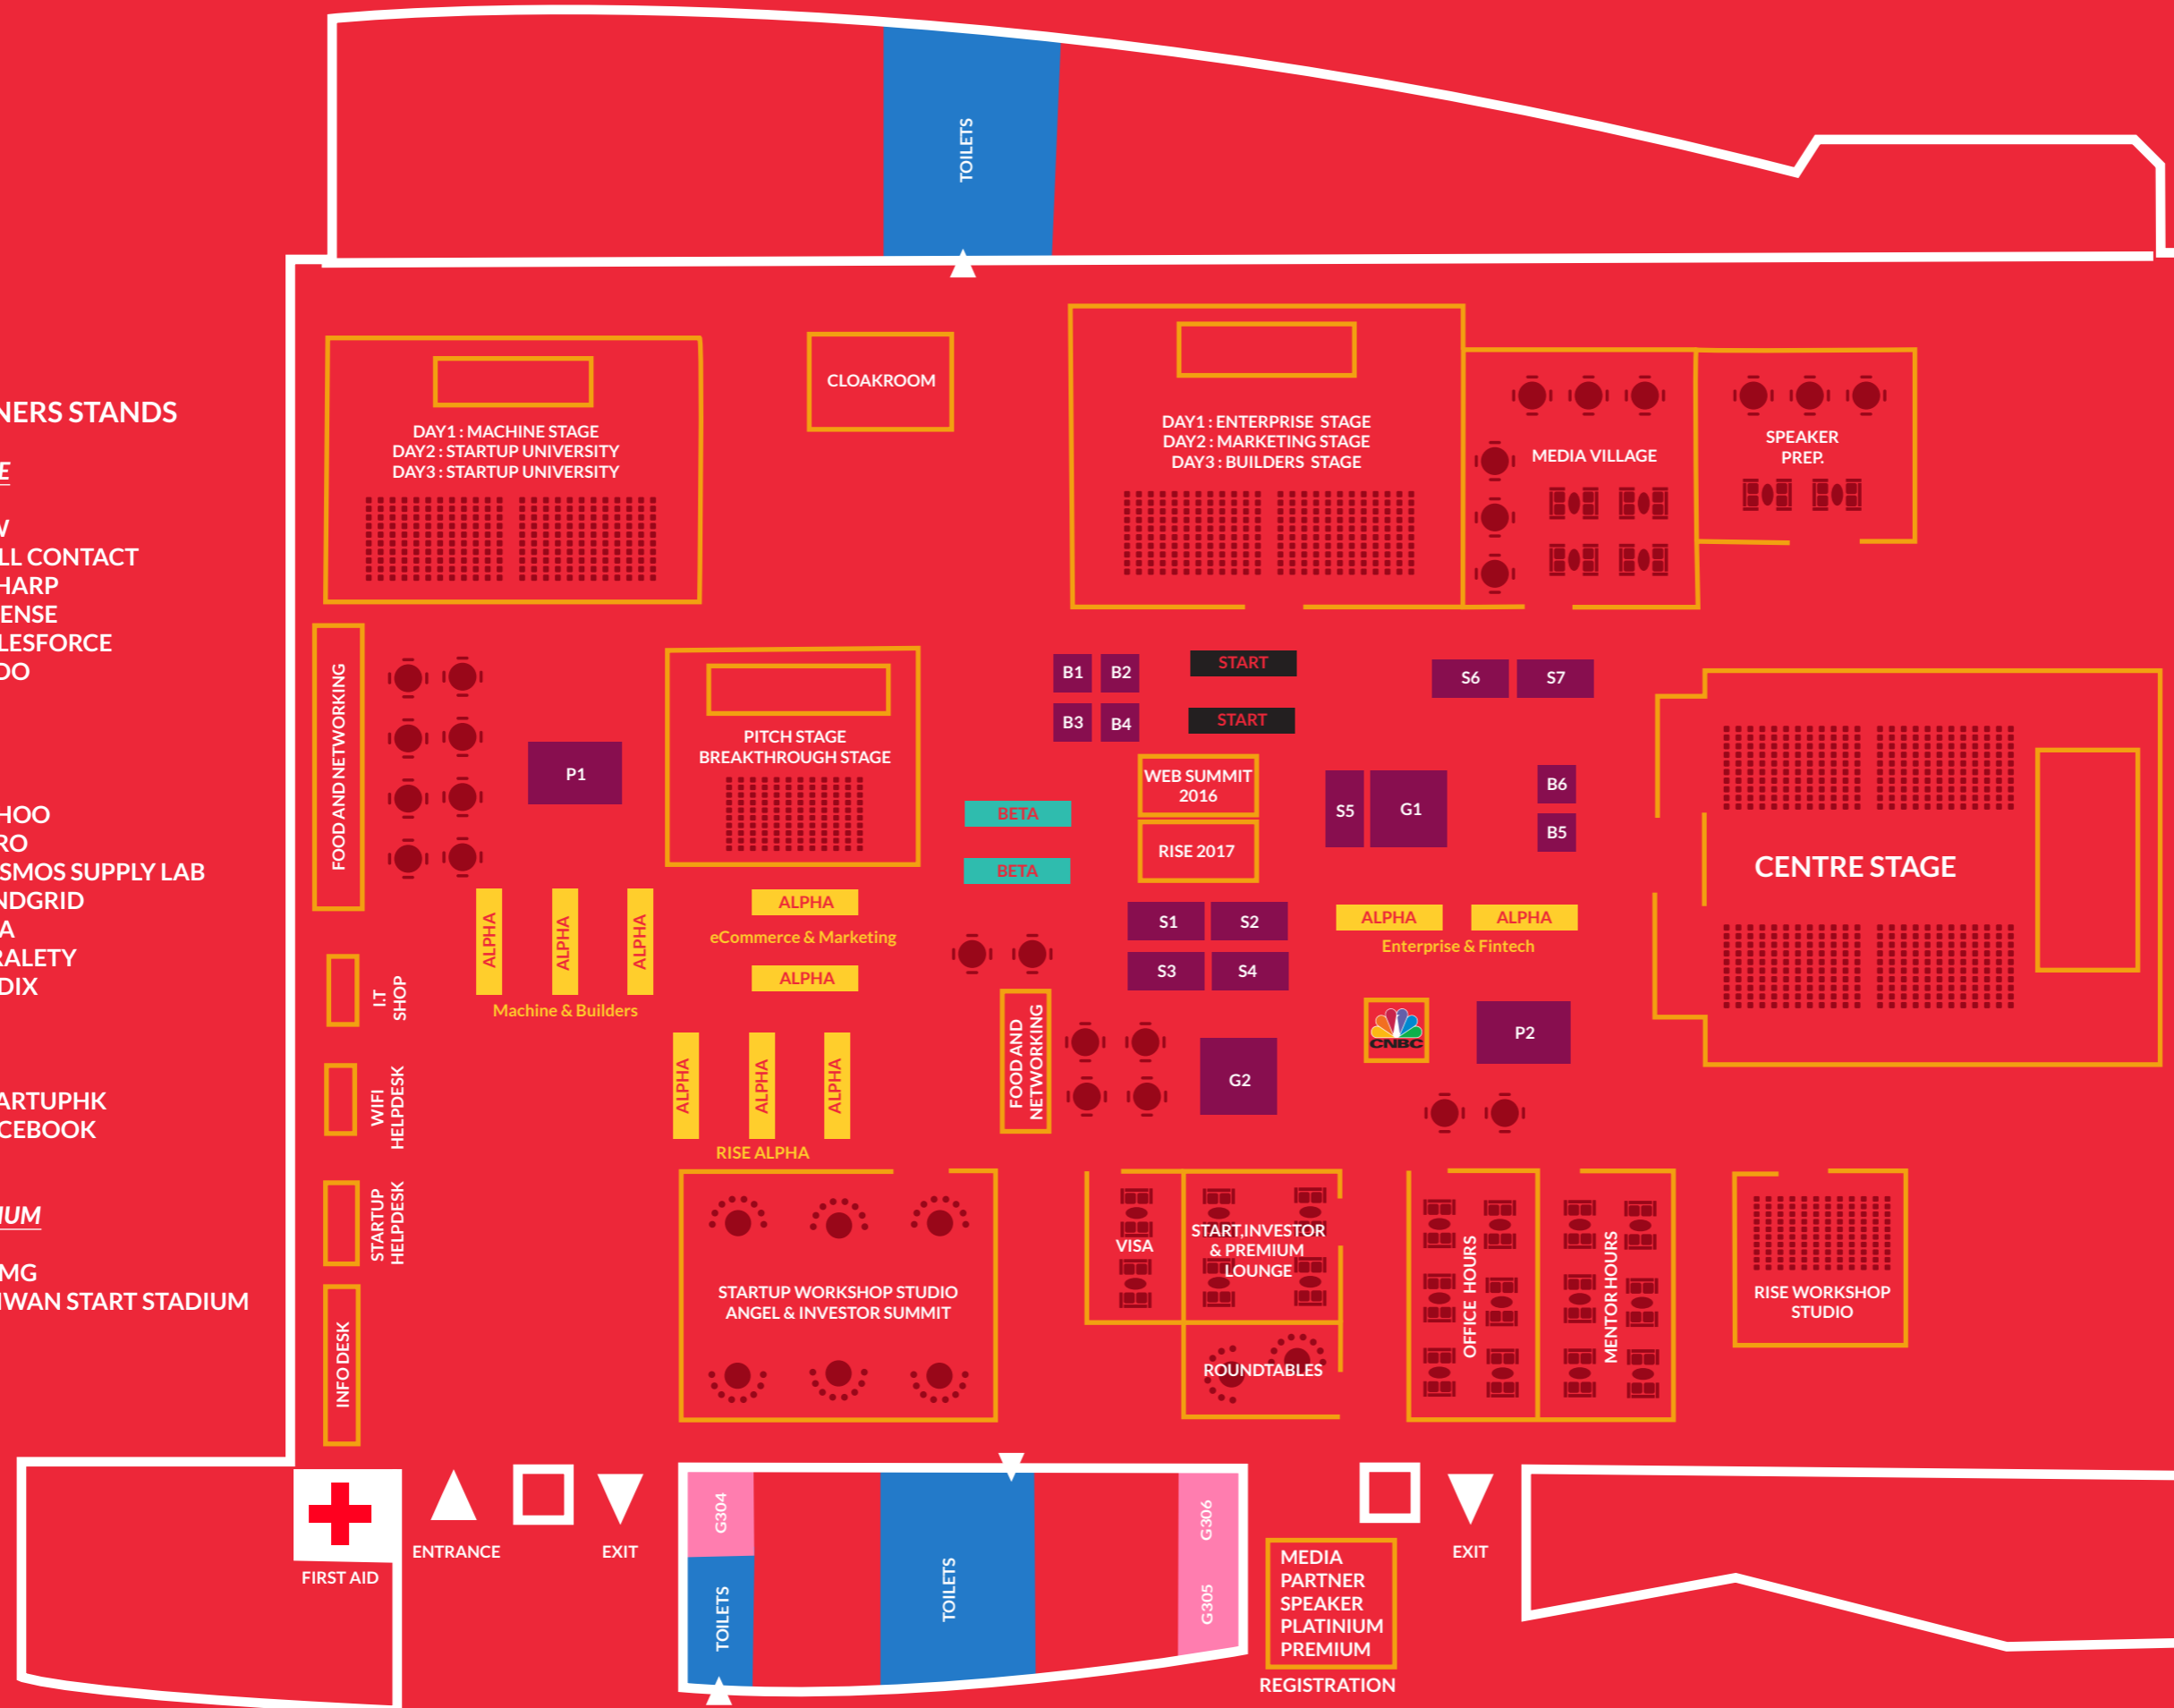

PARTNERS STANDS

BRONZE

- B1 - IJW
- B2 - FULL CONTACT
- B3 - 9SHARP
- B4 - SISENSE
- B5 - SALESFORCE
- B6 - SEDO

SILVER

- S1 - YAHOO
- S2 - XERO
- S3 - COSMOS SUPPLY LAB
- S4 - SENDGRID
- S5 - CNA
- S6 - VIRALETY
- S7 - RADIX

GOLD

- G1 - STARTUPHK
- G2 - FACEBOOK

PLATINIUM

- P1 - KPMG
- P2 - TAIWAN START STADIUM

- ALPHA STANDS
- BETA STANDS
- START STANDS
- PARTNERS STANDS
- MEETING ROOMS

REGISTRATION

- GENERAL
- WOMAN IN TECH
- ALPHA BETA START
- INVESTOR

ESCALATORS & LIFTS ▶